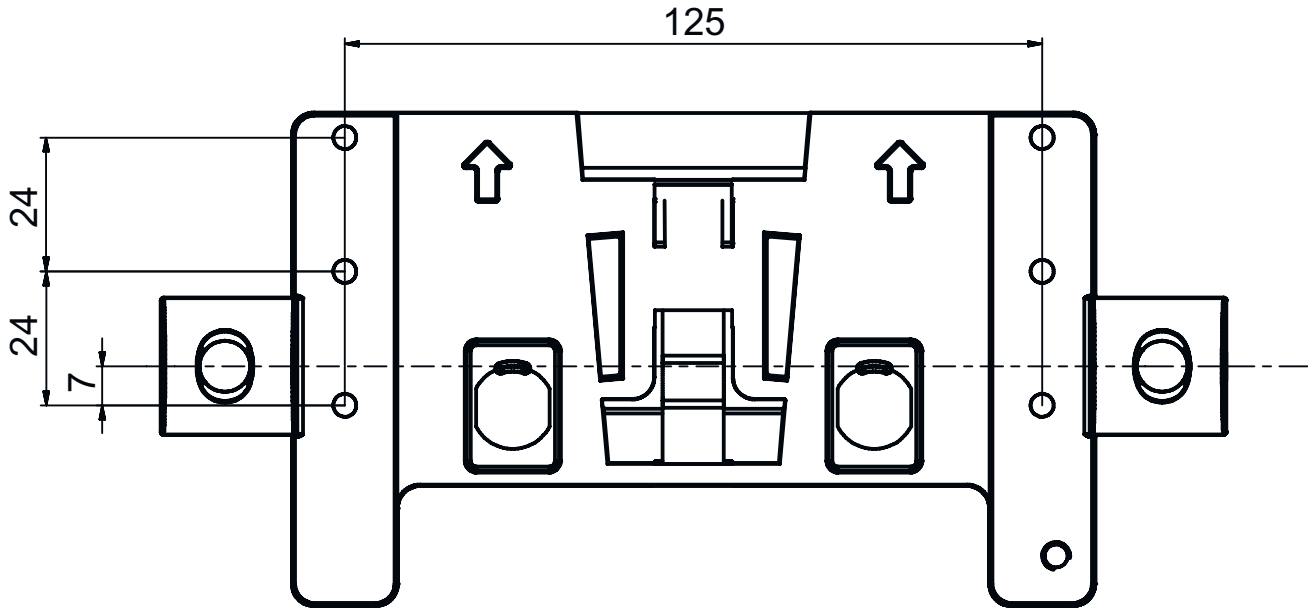

Technical data sheet

Mounting plate

Part no.: 53800136

BTU804MA

Contents

- Technical data
- Dimensioned drawings

For illustration purposes only

Technical data

Basic data

Suitable for	RSL 4x0.../CU411-RS4 safety laser scanner
--------------	---

Mechanical data

Dimension (W x H x L)	142 mm x 7 mm x 154 mm
Net weight	260 g
Housing color	Black
Design of mounting device	Mounting system, compatible with RS4 mounting system
Type of fastening, at system	Through-hole mounting
Type of fastening, at device	Screw type
Mounting device material	Metal

Dimensioned drawings

All dimensions in millimeters

Support for mounting system

Mounting system