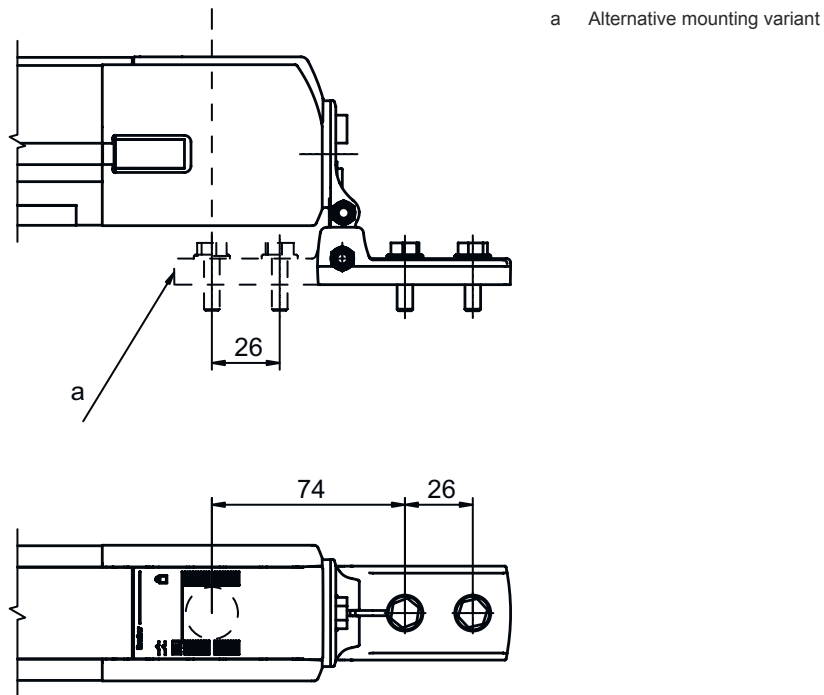

Technical data sheet Mounting bracket set

Part no.: 560343

BT-SET-240CCS

Contents

- Technical data
- Dimensioned drawings

For illustration purposes only

Technical data

Basic data

Suitable for product group	Safety light curtains
Suitable for	MLD-M002, MLD-M003 deflecting mirror

Mechanical data

Type of fastening, at system	Through-hole mounting
Type of fastening, at device	Clampable
Type of mounting device	Shock absorber Turning, 240°
Mounting device material	Metal
Shock absorber	Yes

Dimensioned drawings

All dimensions in millimeters

BT-SET-240CS swivel mount

Dimensioned drawings

Mounting dimensions

Mounting variants