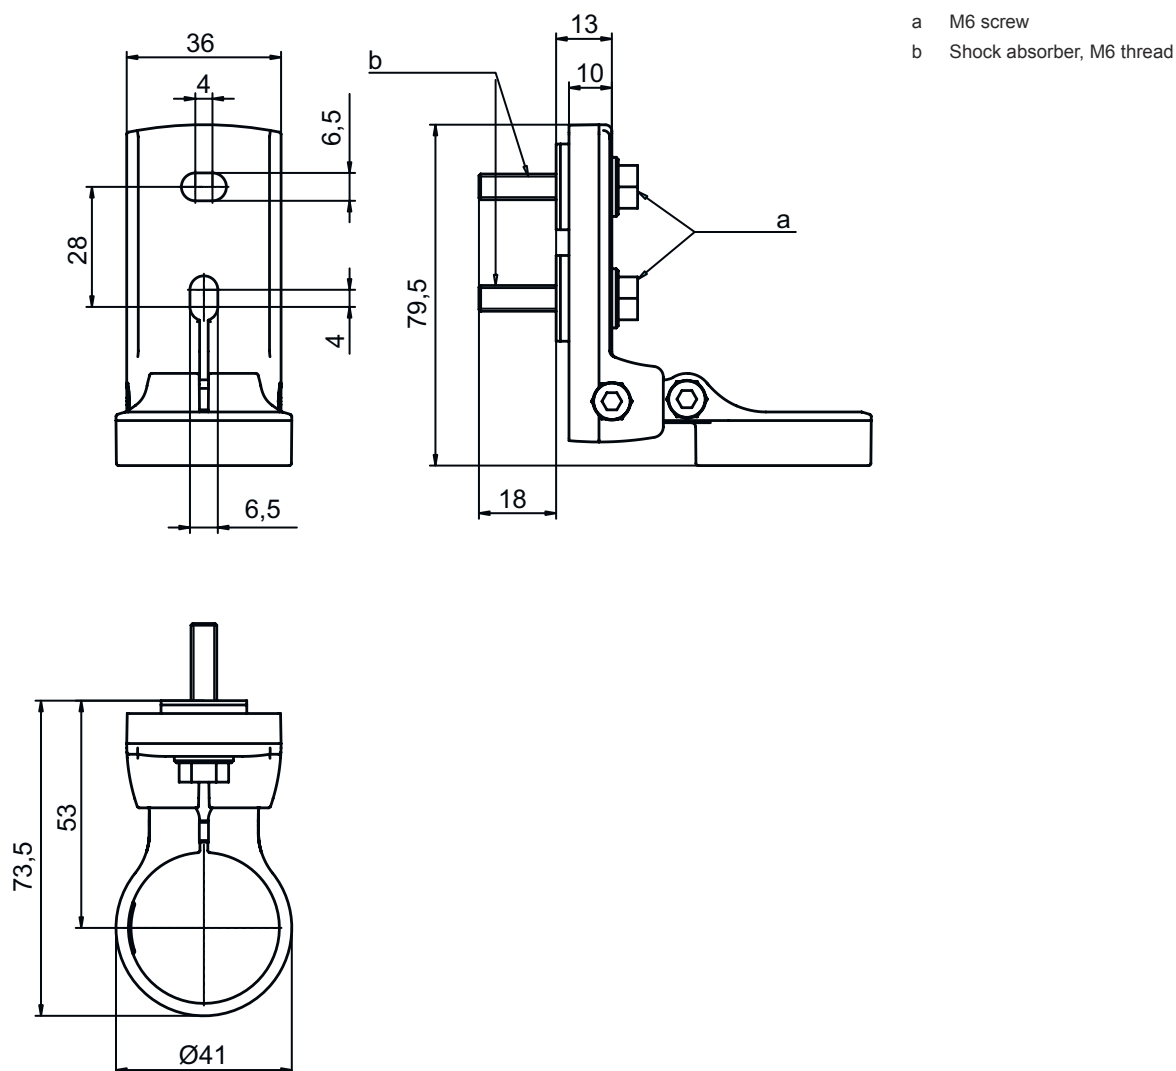

Technical data sheet Mounting bracket set

Part no.: 560343

BT-SET-240CCS

Contents

- Technical data
- Dimensioned drawings

For illustration purposes only

Technical data

Basic data

Suitable for product group	Safety light curtains
Suitable for	MLD-M002, MLD-M003 deflecting mirror

Mechanical data

Type of fastening, at system	Through-hole mounting
Type of fastening, at device	Clampable
Type of mounting device	Shock absorber Turning, 240°
Mounting device material	Metal
Shock absorber	Yes

Dimensioned drawings

All dimensions in millimeters

BT-SET-240CS swivel mount

Dimensioned drawings

Mounting dimensions

Mounting variants