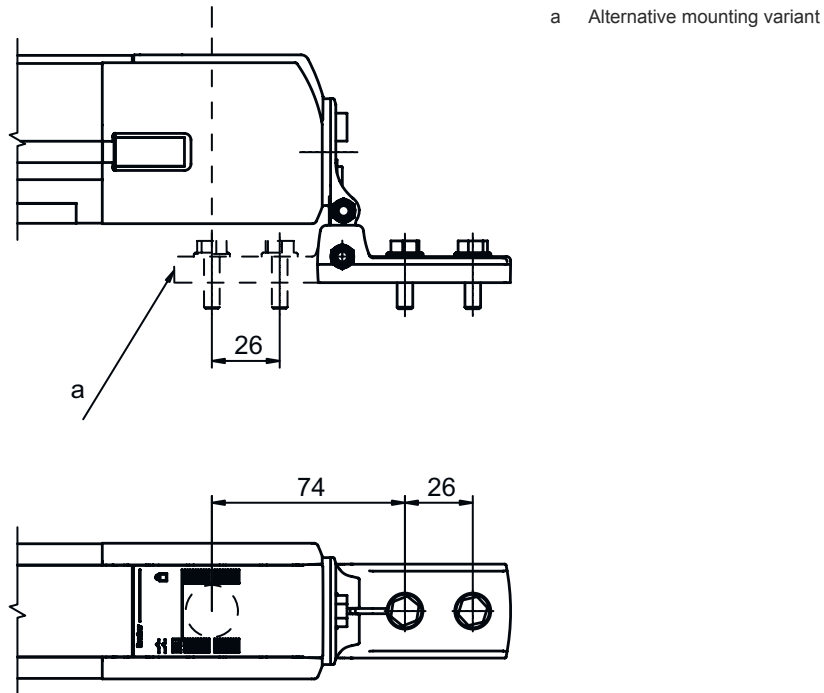

Suitable for product group	Safety light curtains
Suitable for	MLD-M002, MLD-M003 deflecting mirror

Mechanical data

Type of fastening, at system	Through-hole mounting
Type of fastening, at device	Clampable
Type of mounting device	Turning, 240°
Mounting device material	Metal
Shock absorber	No

Dimensioned drawings

All dimensions in millimeters

BT-SET-240C swivel mount

Dimensioned drawings

Mounting dimensions

Mounting variants