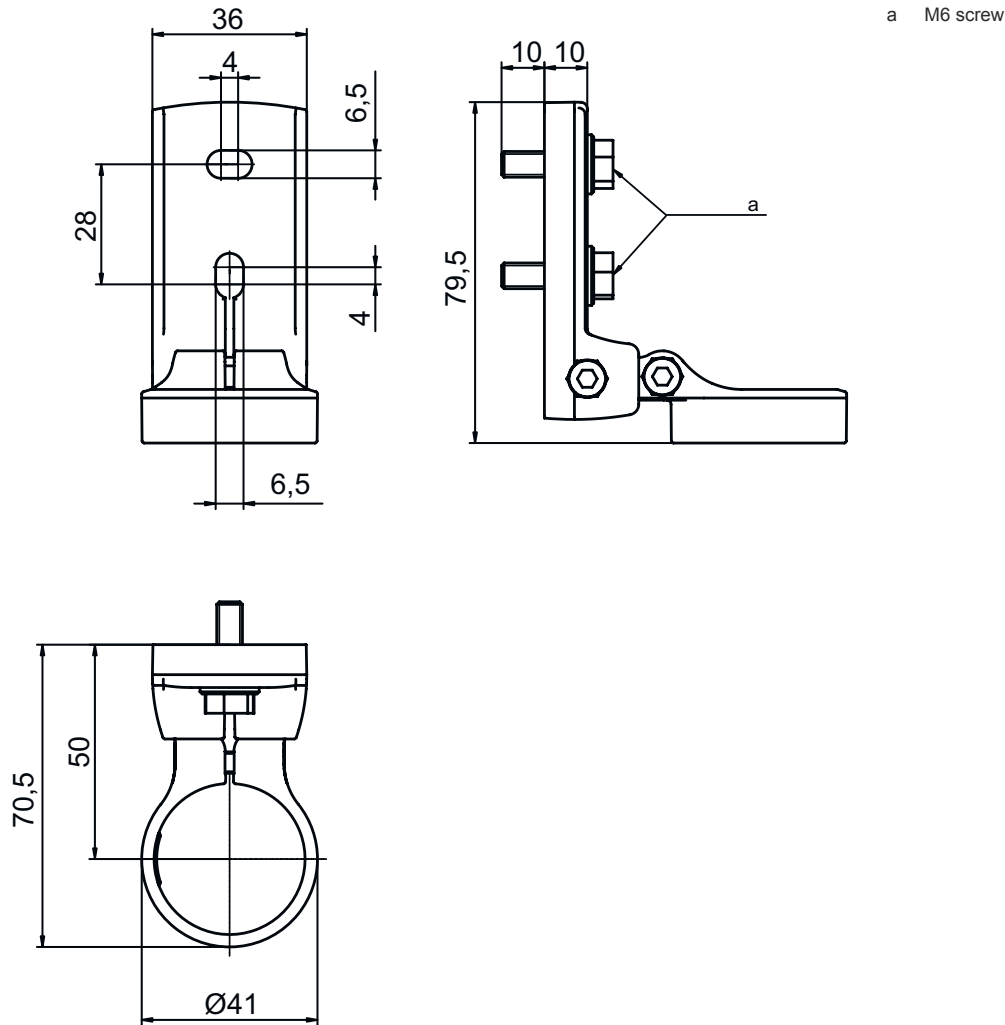

Technical data sheet Mounting bracket set

Part no.: 560341

BT-SET-240CC

Contents

- Technical data
- Dimensioned drawings

For illustration purposes only

Technical data

Basic data

Suitable for product group	Safety light curtains
Suitable for	MLD-M002, MLD-M003 deflecting mirror

Mechanical data

Type of fastening, at system	Through-hole mounting
Type of fastening, at device	Clampable
Type of mounting device	Turning, 240°
Mounting device material	Metal
Shock absorber	No

Dimensioned drawings

All dimensions in millimeters

BT-SET-240C swivel mount

Dimensioned drawings

Mounting dimensions

Mounting variants