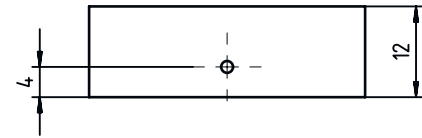

Dimensioned drawings

All dimensions in millimeters

Filter plate holder