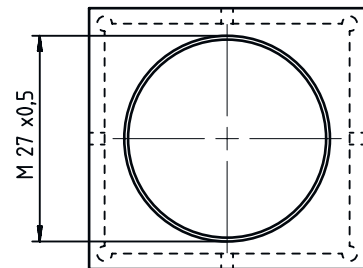

Technical data sheet

Filter

Part no.: 50148133

AC SP 021 P

Contents

- Technical data
- Dimensioned drawings
- Diagrams

For illustration purposes only

Technical data

Basic data

Type	Real-glass polarization filter and filter plate holder
Suitable for	Illumination IL SP 021 ...

Mechanical data

Dimension (W x H x L)	36.5 mm x 34.5 mm x 12 mm
Thread size	M27 x 0.5 mm
Net weight	15 g
Housing color	Black
Material	Aluminium, anodized Glass

Dimensioned drawings

All dimensions in millimeters

Filter plate holder

Dimensioned drawings

Polarization filter

Diagrams

Transmission curve

X Wavelength [nm]
 Y Transmission [mm]