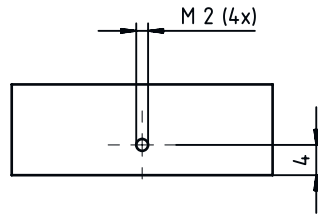

Technical data sheet

Filter

Part no.: 50148133

AC SP 021 P

Contents

- Technical data
- Dimensioned drawings
- Diagrams

For illustration purposes only

Technical data

Basic data

Type	Real-glass polarization filter and filter plate holder
Suitable for	Illumination IL SP 021 ...

Mechanical data

Dimension (W x H x L)	36.5 mm x 34.5 mm x 12 mm
Thread size	M27 x 0.5 mm
Net weight	15 g
Housing color	Black
Material	Aluminium, anodized Glass

Dimensioned drawings

All dimensions in millimeters

Filter plate holder

Dimensioned drawings

Polarization filter

Diagrams

Transmission curve

X Wavelength [nm]
 Y Transmission [mm]