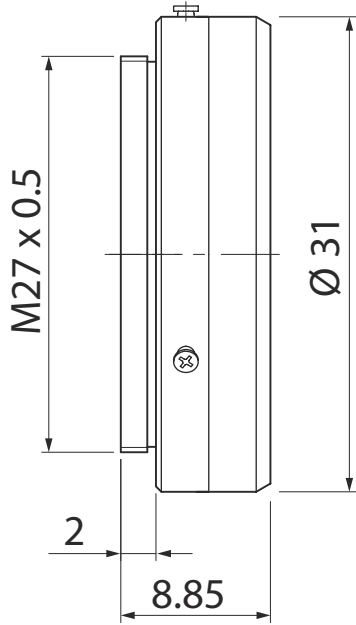

Technical data sheet

Filter

Part no.: 50148133

AC SP 021 P

Contents

- Technical data
- Dimensioned drawings
- Diagrams

For illustration purposes only

Technical data

Basic data

Type	Real-glass polarization filter and filter plate holder
Suitable for	Illumination IL SP 021 ...

Mechanical data

Dimension (W x H x L)	36.5 mm x 34.5 mm x 12 mm
Thread size	M27 x 0.5 mm
Net weight	15 g
Housing color	Black
Material	Aluminium, anodized Glass

Dimensioned drawings

All dimensions in millimeters

Filter plate holder

Dimensioned drawings

Polarization filter

Diagrams

Transmission curve

X Wavelength [nm]
 Y Transmission [mm]