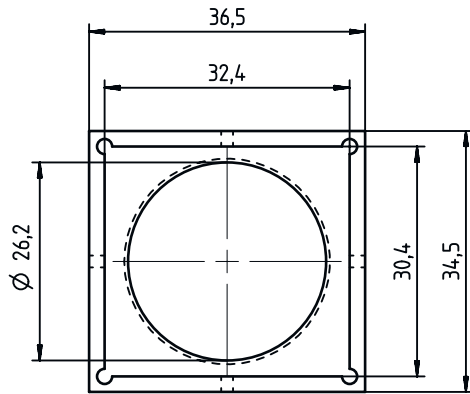

Technical data sheet

Filter

Part no.: 50148133

AC SP 021 P

Contents

- Technical data
- Dimensioned drawings
- Diagrams

For illustration purposes only

Technical data

Basic data

Type	Real-glass polarization filter and filter plate holder
Suitable for	Illumination IL SP 021 ...

Mechanical data

Dimension (W x H x L)	36.5 mm x 34.5 mm x 12 mm
Thread size	M27 x 0.5 mm
Net weight	15 g
Housing color	Black
Material	Aluminium, anodized Glass

Dimensioned drawings

All dimensions in millimeters

Filter plate holder

Dimensioned drawings

Polarization filter

Diagrams

Transmission curve

X Wavelength [nm]
 Y Transmission [mm]