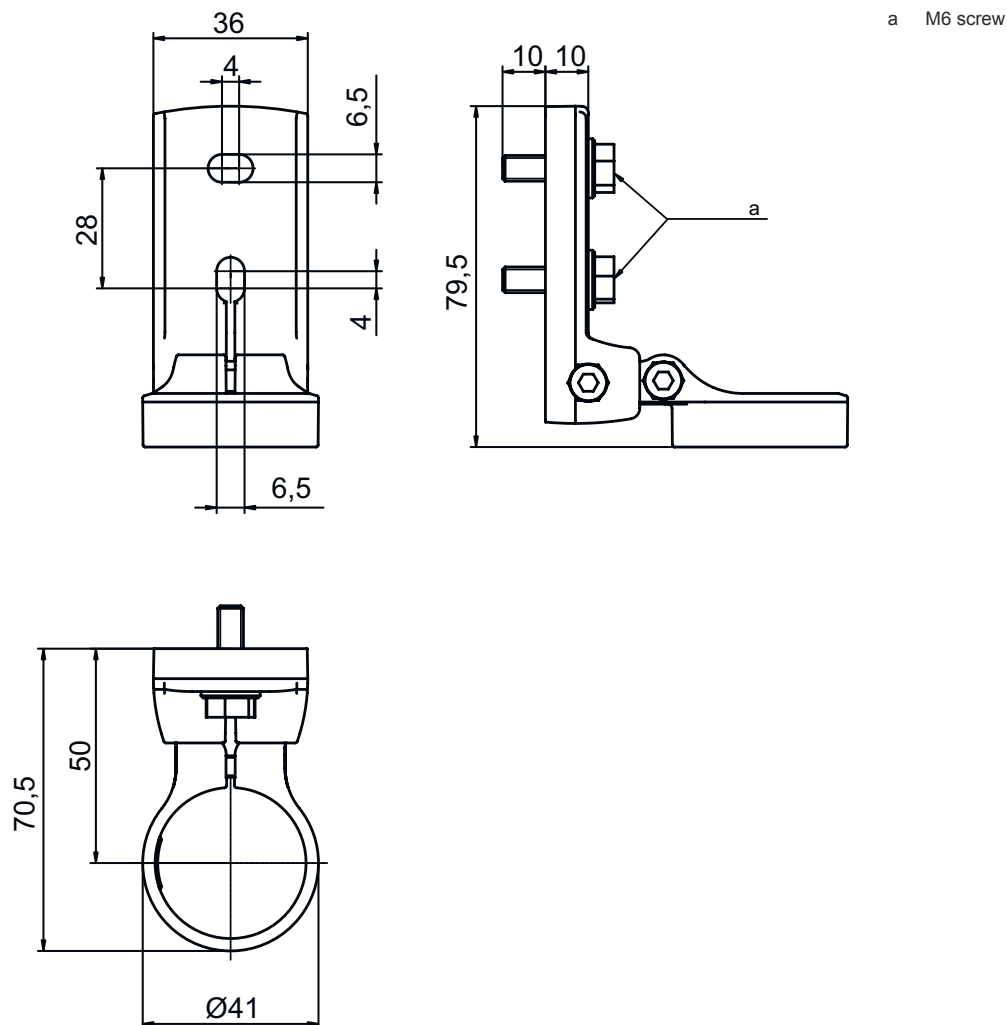

### Mechanical data

Type of fastening, at system	Through-hole mounting
Type of fastening, at device	Clampable
Type of mounting device	Turning, 240°
Mounting device material	Metal
Shock absorber	No

## Dimensioned drawings

All dimensions in millimeters

## Dimensioned drawings

### Mounting dimensions