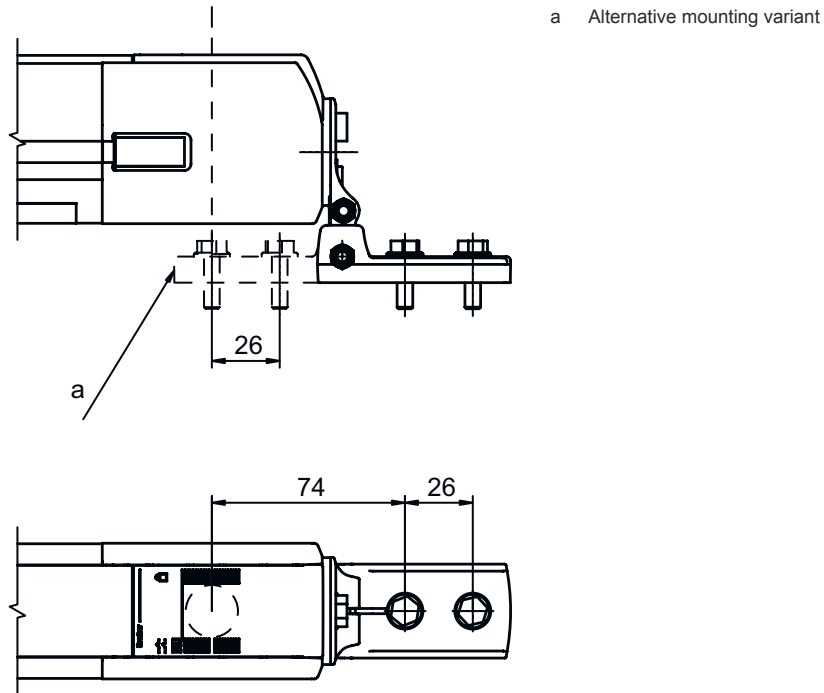

### Mechanical data

Type of fastening, at system	Through-hole mounting
Type of fastening, at device	Clampable
Type of mounting device	Turning, 240°
Mounting device material	Metal
Shock absorber	No

## Dimensioned drawings

All dimensions in millimeters

## Dimensioned drawings

### Mounting dimensions