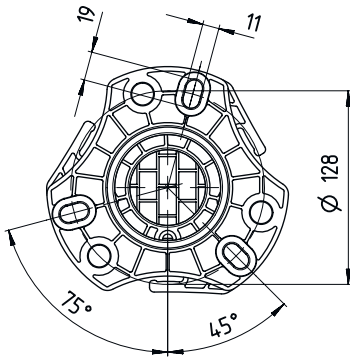

### Mechanical data

<b>Dimension (W x H x L)</b>	160 mm x 1,060 mm x 149 mm
<b>Housing material</b>	Metal Plastic
<b>Metal housing</b>	Aluminum
<b>Net weight</b>	4,400 g
<b>Housing color</b>	Yellow, RAL 1021
<b>Type of fastening</b>	Floor mounting Mounting plate
<b>Mechanical reset function</b>	Yes
<b>Column height without foot</b>	1,000 mm
<b>Exterior mounting of accessories</b>	Lateral Rear

# Dimensioned drawings

All dimensions in millimeters

- A Front
- B Front
- C Total height = 1060 mm

## Dimensioned drawings

L Column height without foot = 1000 mm