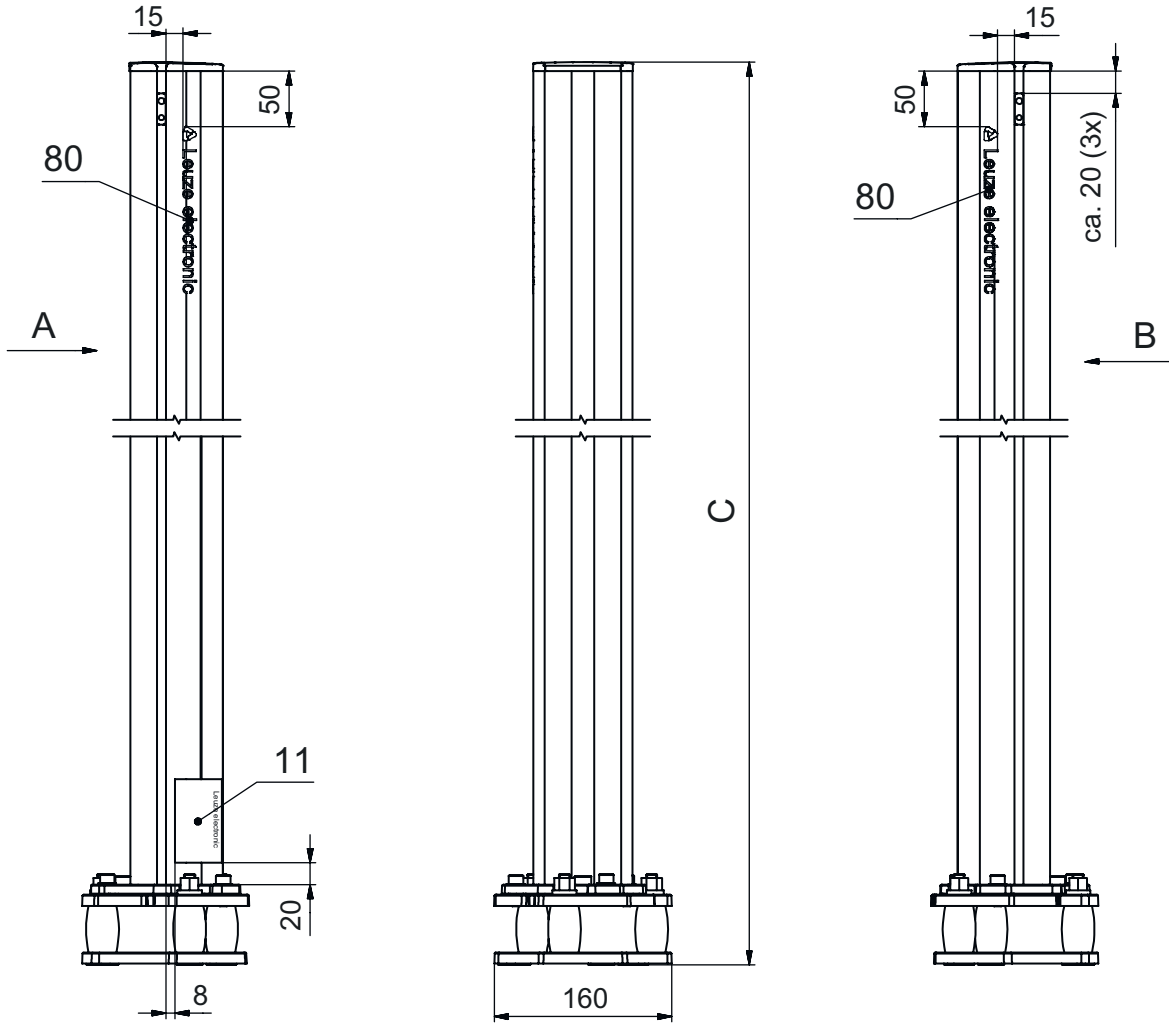

### Functions

<b>Functions</b>	Adjustable, 3 directions Mounting and protection of light curtains and multiple light beam devices
------------------	---

### Mechanical data

<b>Dimension (W x H x L)</b>	160 mm x 1,060 mm x 149 mm
<b>Housing material</b>	Metal Plastic
<b>Metal housing</b>	Aluminum
<b>Net weight</b>	4,400 g
<b>Housing color</b>	Yellow, RAL 1021
<b>Type of fastening</b>	Floor mounting Mounting plate
<b>Mechanical reset function</b>	Yes
<b>Column height without foot</b>	1,000 mm
<b>Exterior mounting of accessories</b>	Lateral Rear

# Dimensioned drawings

All dimensions in millimeters

- A Front
- B Front
- C Total height = 1060 mm

## Dimensioned drawings

L Column height without foot = 1000 mm