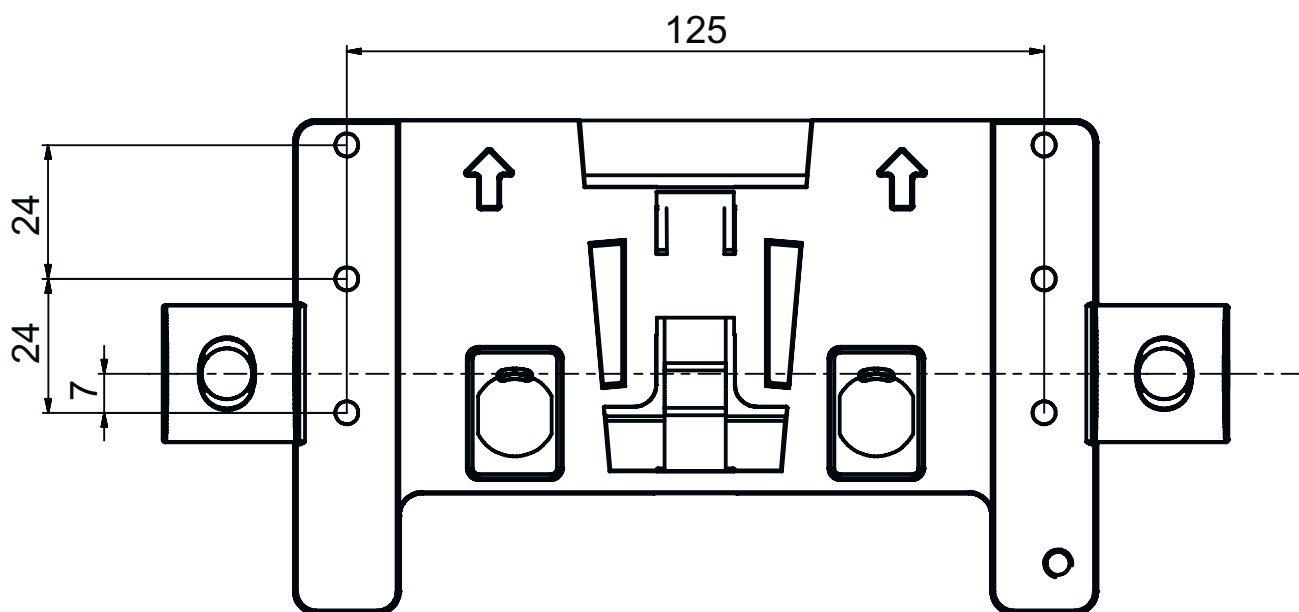

### Mechanical data

|                              |  |
|------------------------------|--|
| Dimension (W x H x L)        | 142 mm x 7 mm x 154 mm                               |
| Net weight                   | 260 g  |
| Housing color                | Black  |
| Design of mounting device    | Mounting system, compatible with RS4 mounting system |
| Type of fastening, at system | Through-hole mounting                                |
| Type of fastening, at device | Screw type   |
| Mounting device material     | Metal  |

## Dimensioned drawings

All dimensions in millimeters

## Dimensioned drawings