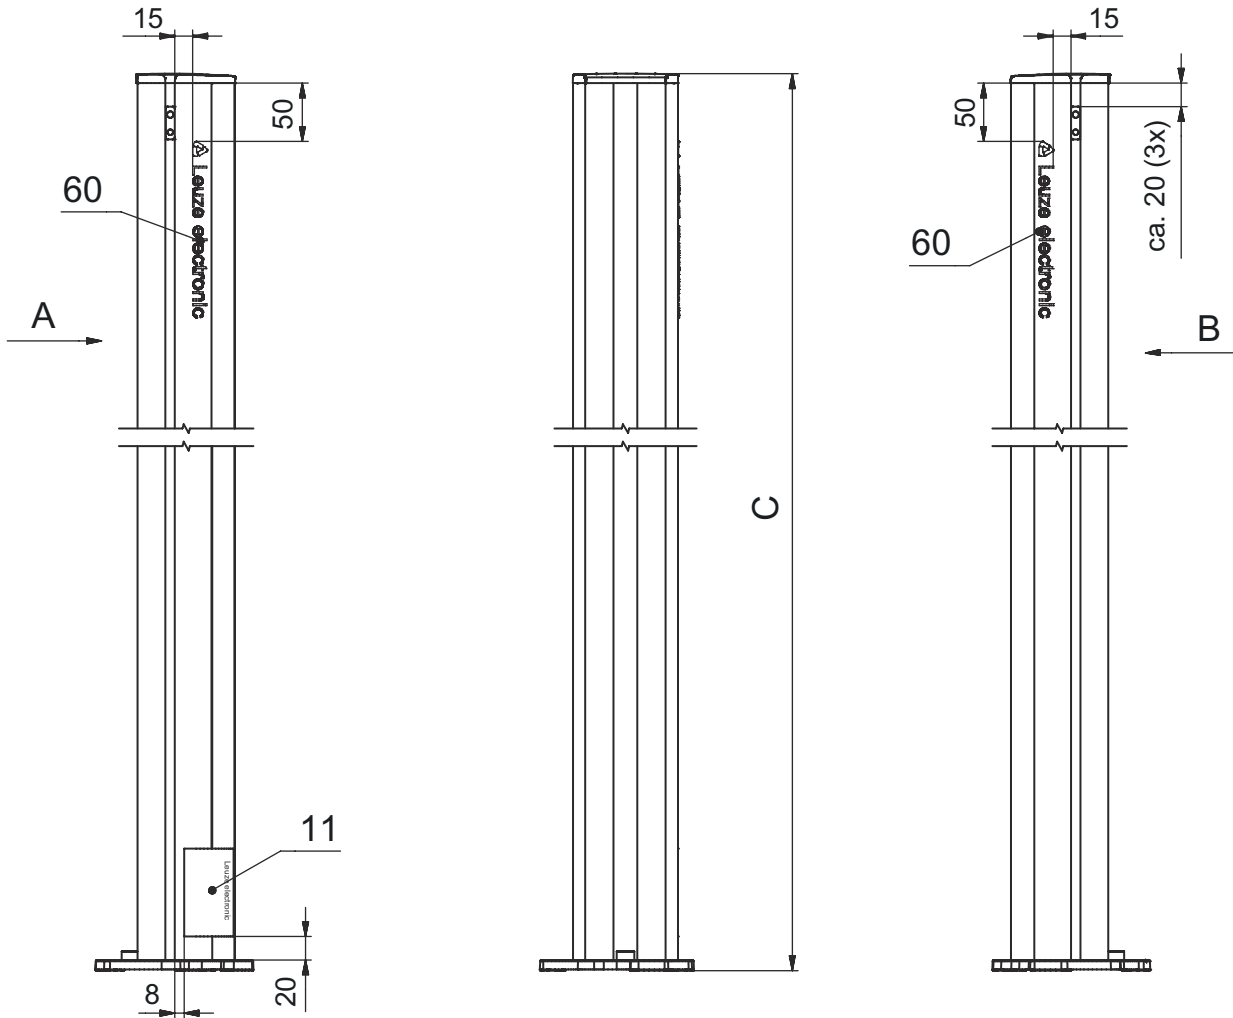

Technical data sheet

Device column

Part no.: 549620

DC-900-S2

Contents

- Technical data
- Dimensioned drawings
- Accessories

For illustration purposes only

Technical data

Basic data

| | |
|---------------------------|---|
| Series | DC |
| Contains | BT-P40 clamp bracket, 2x |
| Suitable for | MLC 500, MLC 300 safety light curtains MLD 500, MLD 300 multiple light beam safety devices |
| Type, columns and mirrors | Device column |

Functions

| | |
|-----------|---|
| Functions | Adjustable, 2 directions Mounting and protection of light curtains and multiple light beam devices |
|-----------|---|

Mechanical data

| | |
|----------------------------------|--------------------------|
| Dimension (W x H x L) | 134 mm x 840 mm x 134 mm |
| Housing material | Metal Plastic |
| Metal housing | Aluminum |
| Net weight | 2,675 g |
| Housing color | Yellow, RAL 1021 |
| Type of fastening | Mounting plate |
| Mechanical reset function | No |
| Column height without foot | 840 mm |
| Exterior mounting of accessories | Lateral Rear |

Dimensioned drawings

All dimensions in millimeters

- A Front
- B Front
- C Total height = 840 mm

84 L Total height = 900 mm

Accessories

General

| | Part no. | Designation | Article | Description |
|--|----------|---------------------|---------|---|
|  | 50144378 | SET 10x AC-UDC-2000 | Profile | Contains: 10x Suitable for: UDC-S2, DC-S2 device columns Dimensions: 2,000 mm Color: Yellow Material: PVC |