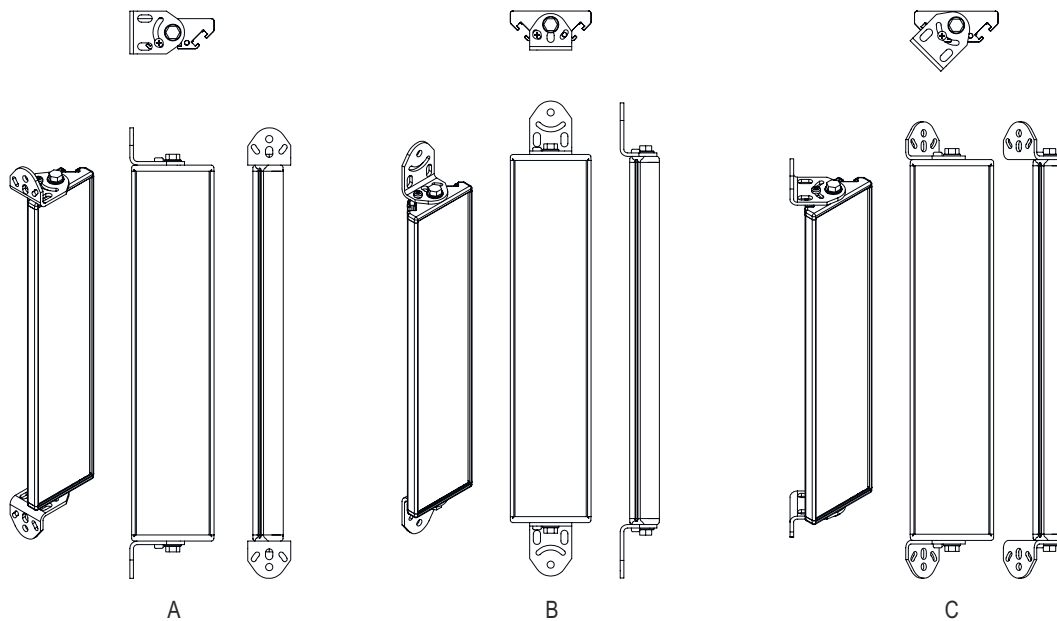

Basic data

Contains	2x M6 sliding block
Type, columns and mirrors	Surface deflecting mirror

Mechanical data

Dimension (W x H x L)	25 mm x 68 mm x 520 mm
Net weight	1,000 g
Housing color	Yellow, RAL 1021
Type of fastening	Groove mounting Swivel mount
Suitable for sensor	Stationary bar code readers
Mirror length	510 mm
Mirror width	60 mm

Dimensioned drawings

All dimensions in millimeters

Mirror

L Length = 520 mm
SL Mirror length = 510 mm

Mounting distances

Dimensioned drawings

Mounting with BT-2UM60 standard bracket

- A Lateral
- B Rear side
- C Adjustable at an angle (0 - 90°)

Dimensioned drawings

Mounting with BT-2SB10 swiveling mounting bracket

A

B

- A Rear side
- B Lateral 45°

Accessories

Mounting technology - Mounting brackets

	Part no.	Designation	Article	Description
	430105	BT-2UM60	Mounting bracket	Fastening, at system: Through-hole mounting Mounting bracket, at device: Screw type Material: Metal

Mounting technology - Swivel mounts

	Part no.	Designation	Article	Description
	424422	BT-2SB10	Mounting bracket set	Contains: 2x BT-SB10 Design of mounting device: Mounting clamp Fastening, at system: Through-hole mounting Mounting bracket, at device: Clampable, On the lateral C-groove Type of mounting device: Swiveling Swivel range: -8 ... 8° Material: Metal