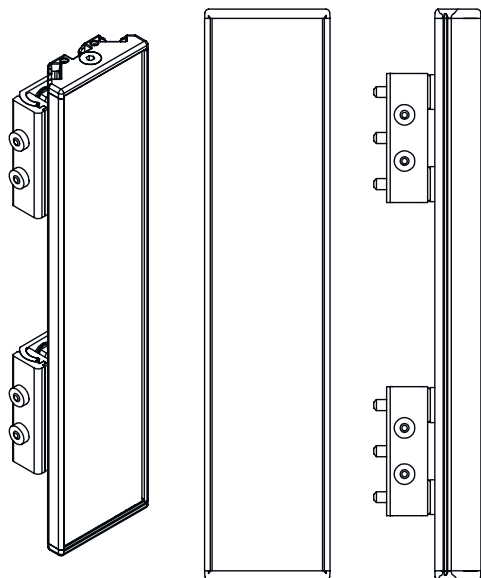

Basic data

Contains	2x M6 sliding block
Type, columns and mirrors	Surface deflecting mirror

Mechanical data

Dimension (W x H x L)	25 mm x 68 mm x 520 mm
Net weight	1,000 g
Housing color	Yellow, RAL 1021
Type of fastening	Groove mounting Swivel mount
Suitable for sensor	Stationary bar code readers
Mirror length	510 mm
Mirror width	60 mm

Dimensioned drawings

All dimensions in millimeters

Mirror

L Length = 520 mm
SL Mirror length = 510 mm

Mounting distances

Dimensioned drawings

Mounting with BT-2UM60 standard bracket

- A Lateral
- B Rear side
- C Adjustable at an angle (0 - 90°)

Dimensioned drawings

Mounting with BT-2SB10 swiveling mounting bracket

A

B

- A Rear side
- B Lateral 45°

Accessories

Mounting technology - Mounting brackets

	Part no.	Designation	Article	Description
	430105	BT-2UM60	Mounting bracket	Fastening, at system: Through-hole mounting Mounting bracket, at device: Screw type Material: Metal

Mounting technology - Swivel mounts

	Part no.	Designation	Article	Description
	424422	BT-2SB10	Mounting bracket set	Contains: 2x BT-SB10 Design of mounting device: Mounting clamp Fastening, at system: Through-hole mounting Mounting bracket, at device: Clampable, On the lateral C-groove Type of mounting device: Swiveling Swivel range: -8 ... 8° Material: Metal