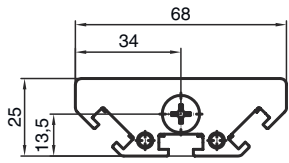

Technical data sheet

Deflecting mirror

Part no.: 50106831

US 60-450 W

Contents

- Technical data
- Dimensioned drawings
- Accessories

For illustration purposes only

Technical data

Basic data

Contains	2x M6 sliding block
Type, columns and mirrors	Surface deflecting mirror

Mechanical data

Dimension (W x H x L)	25 mm x 68 mm x 520 mm
Net weight	1,000 g
Housing color	Yellow, RAL 1021
Type of fastening	Groove mounting Swivel mount
Suitable for sensor	Stationary bar code readers
Mirror length	510 mm
Mirror width	60 mm

Dimensioned drawings

All dimensions in millimeters

Mirror

L Length = 520 mm
SL Mirror length = 510 mm

Mounting distances

Dimensioned drawings

Mounting with BT-2UM60 standard bracket

- A Lateral
- B Rear side
- C Adjustable at an angle (0 - 90°)

Mounting technology - Swivel mounts

	Part no.	Designation	Article	Description
	424422	BT-2SB10	Mounting bracket set	Contains: 2x BT-SB10 Design of mounting device: Mounting clamp Fastening, at system: Through-hole mounting Mounting bracket, at device: Clampable, On the lateral C-groove Type of mounting device: Swiveling Swivel range: -8 ... 8° Material: Metal