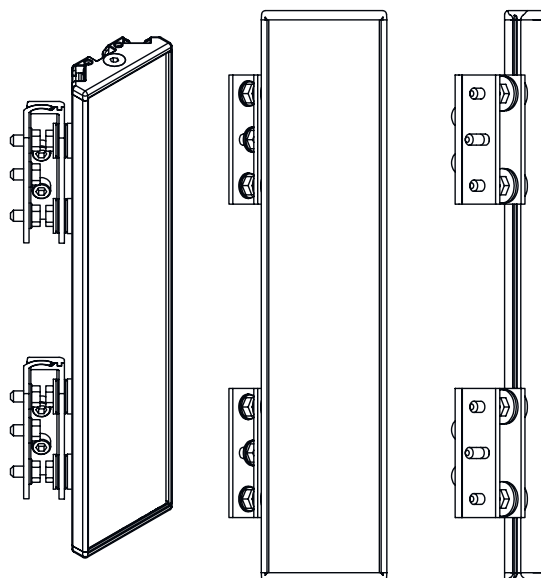

Basic data

Contains	2x M6 sliding block
Type, columns and mirrors	Surface deflecting mirror

Mechanical data

Dimension (W x H x L)	25 mm x 68 mm x 520 mm
Net weight	1,000 g
Housing color	Yellow, RAL 1021
Type of fastening	Groove mounting Swivel mount
Suitable for sensor	Stationary bar code readers
Mirror length	510 mm
Mirror width	60 mm

Dimensioned drawings

All dimensions in millimeters

Mirror

L Length = 520 mm
SL Mirror length = 510 mm

Mounting distances

Dimensioned drawings

Mounting with BT-2UM60 standard bracket

- A Lateral
- B Rear side
- C Adjustable at an angle (0 - 90°)

Dimensioned drawings

Mounting with BT-2SB10 swiveling mounting bracket

A

B

- A Rear side
- B Lateral 45°

Accessories

Mounting technology - Mounting brackets

	Part no.	Designation	Article	Description
	430105	BT-2UM60	Mounting bracket	Fastening, at system: Through-hole mounting Mounting bracket, at device: Screw type Material: Metal

Mounting technology - Swivel mounts

	Part no.	Designation	Article	Description
	424422	BT-2SB10	Mounting bracket set	Contains: 2x BT-SB10 Design of mounting device: Mounting clamp Fastening, at system: Through-hole mounting Mounting bracket, at device: Clampable, On the lateral C-groove Type of mounting device: Swiveling Swivel range: -8 ... 8° Material: Metal