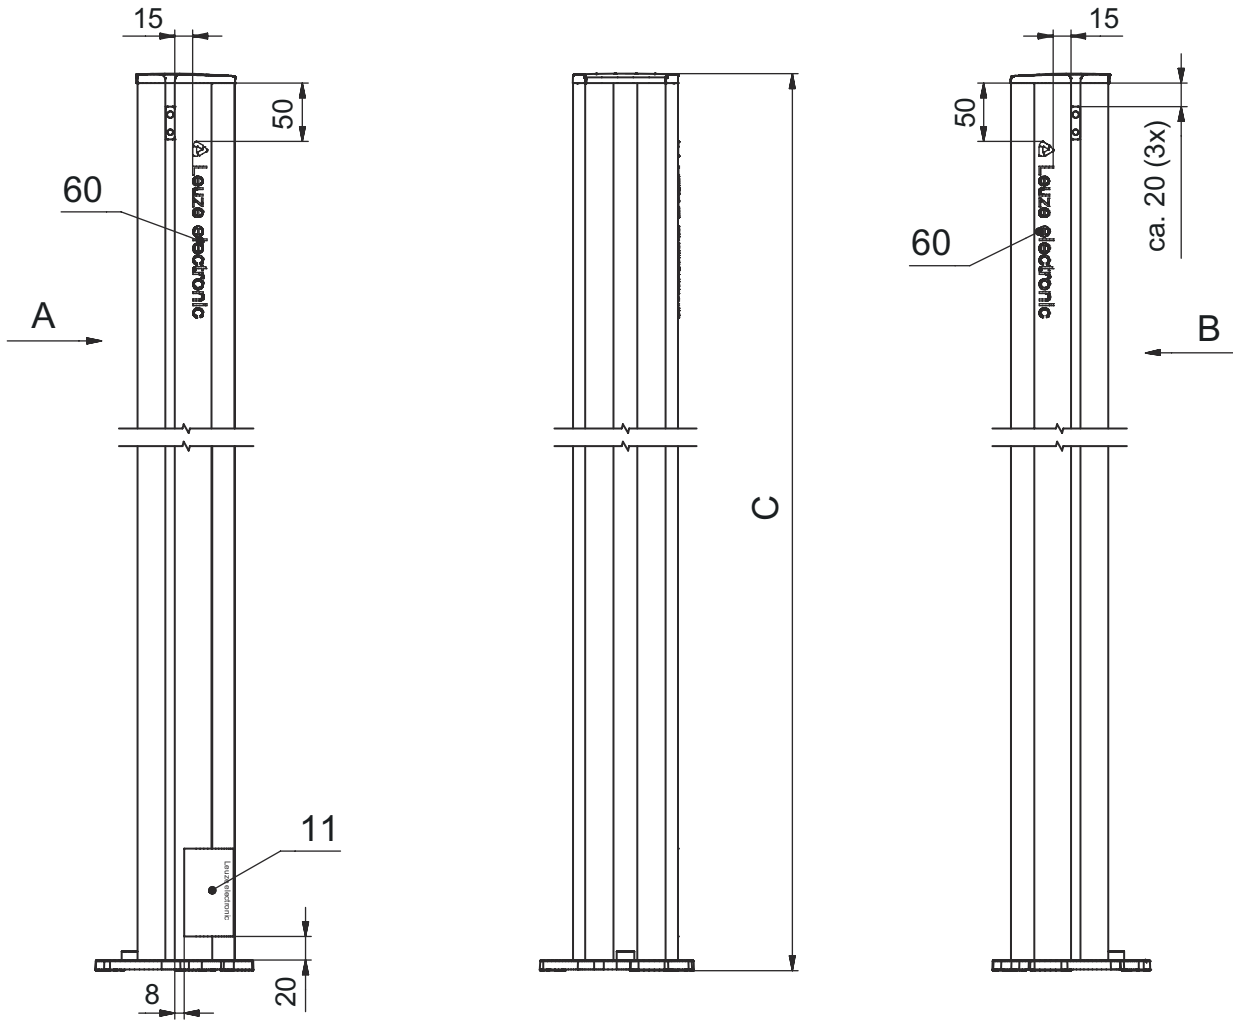

Technical data sheet

Device column

Part no.: 549621

DC-1000-S2

Contents

- Technical data
- Dimensioned drawings
- Accessories

For illustration purposes only

Technical data

Basic data

| | |
|---------------------------|---|
| Series | DC |
| Contains | BT-P40 clamp bracket, 2x |
| Suitable for | MLC 500, MLC 300 safety light curtains MLD 500, MLD 300 multiple light beam safety devices |
| Type, columns and mirrors | Device column |

Functions

| | |
|-----------|---|
| Functions | Adjustable, 2 directions Mounting and protection of light curtains and multiple light beam devices |
|-----------|---|

Mechanical data

| | |
|----------------------------------|----------------------------|
| Dimension (W x H x L) | 134 mm x 1,000 mm x 134 mm |
| Housing material | Metal Plastic |
| Metal housing | Aluminum |
| Net weight | 3,100 g |
| Housing color | Yellow, RAL 1021 |
| Type of fastening | Mounting plate |
| Mechanical reset function | No |
| Column height without foot | 1,000 mm |
| Exterior mounting of accessories | Lateral Rear |

Dimensioned drawings

All dimensions in millimeters

- A Front
- B Front
- C Total height = 1000 mm

L Total height = 1000 mm

Accessories

General

| | Part no. | Designation | Article | Description |
|--|----------|---------------------|---------|---|
|  | 50144378 | SET 10x AC-UDC-2000 | Profile | Contains: 10x Suitable for: UDC-S2, DC-S2 device columns Dimensions: 2,000 mm Color: Yellow Material: PVC |