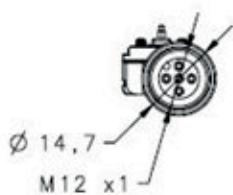

### Connection

Number of connections	1 Piece(s)
-----------------------	------------

#### Connection 1

Function	Cascade, Host In
Type of connection	Cable with connector
Cable length	100 mm
Sheathing material	PUR
Cable color	Black
Thread size	M12
Type	Female
Material	Plastic
No. of pins	5 -pin
Encoding	A-coded

# Dimensioned drawings

All dimensions in millimeters