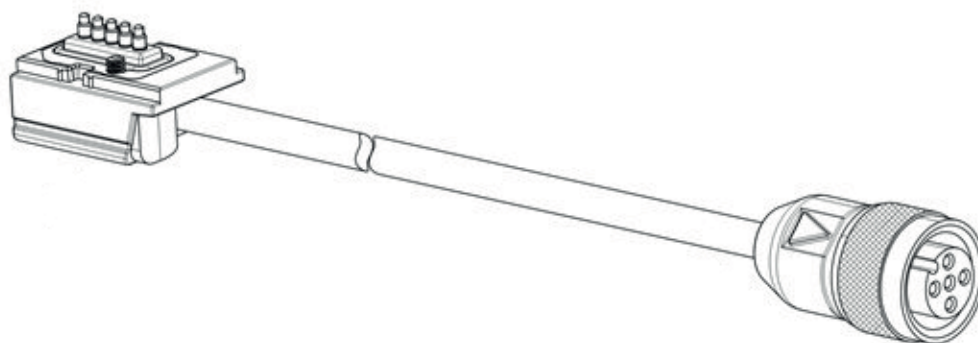

Dimensioned drawings

All dimensions in millimeters

Electrical connection

Connection 1

Function	Cascade, Host In
Type of connection	Cable with connector
Cable length	100 mm
Sheathing material	PUR
Cable color	Black
Thread size	M12
Type	Female
Material	Plastic
No. of pins	5 -pin
Encoding	A-coded