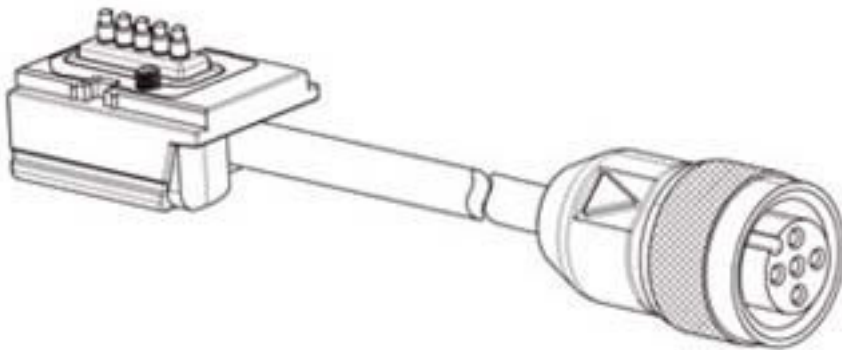

## Technical data sheet

### Connection cable

Part no.: 50137531

CB-M12-MLC-S-100-5TP

#### Contents

- Technical data
- Dimensioned drawings
- Electrical connection

For illustration purposes only

#### Connection 1

Function	Cascade, Host In
Type of connection	Cable with connector
Cable length	100 mm
Sheathing material	PUR
Cable color	Black
Thread size	M12
Type	Female
Material	Plastic
No. of pins	5 -pin
Encoding	A-coded