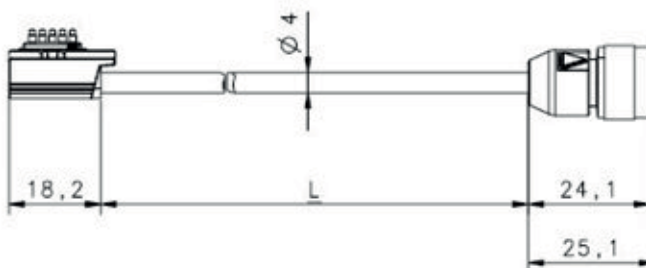

### Connection

Number of connections	1 Piece(s)
-----------------------	------------

#### Connection 1

Function	Cascade, Host In
Type of connection	Cable with connector
Cable length	100 mm
Sheathing material	PUR
Cable color	Black
Thread size	M12
Type	Female
Material	Plastic
No. of pins	5 -pin
Encoding	A-coded

# Dimensioned drawings

All dimensions in millimeters