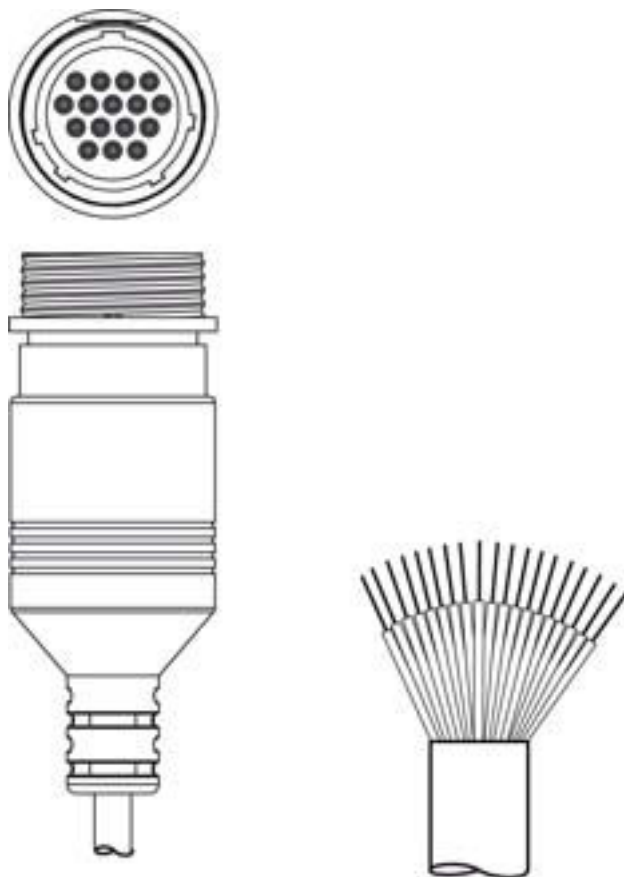

## Technical data sheet

### Connection cable

Part no.: 50137264

KD S-M30-16A-V1-100

#### Contents

- Technical data
- Electrical connection

For illustration purposes only

### Connection 1

Type of connection	Connector
Thread size	M30
Type	Female
Handle body material	PUR
No. of pins	16 -pin
Version	Axial
Connector, LED	No
Lock	Screw fitting, nickel-plated diecast zinc, recommended torque 0.6 Nm, self-locking