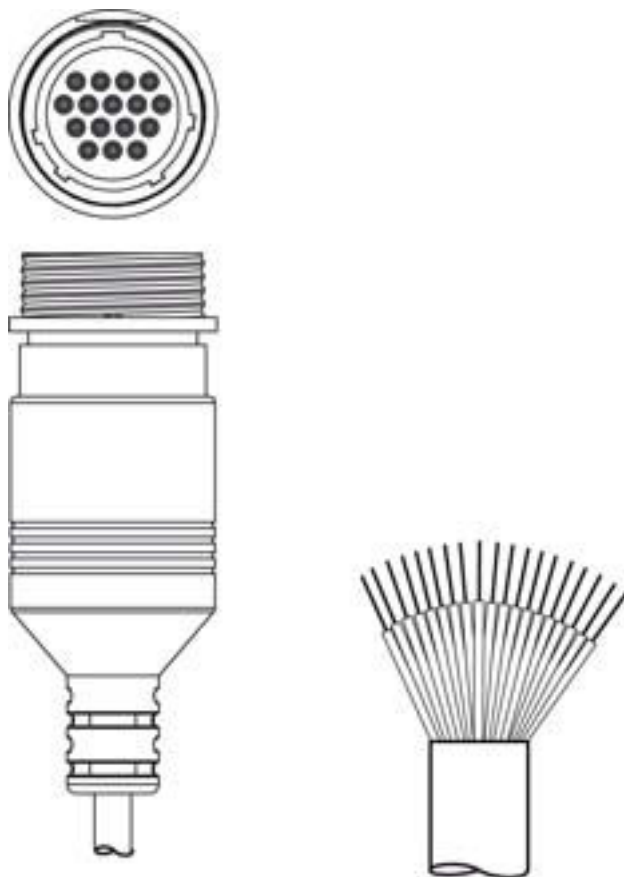

## Technical data sheet

### Connection cable

Part no.: 50137263

KD S-M30-16A-V1-050

#### Contents

- Technical data
- Electrical connection

For illustration purposes only

## Connection 1

Type of connection	Connector
Thread size	M30
Type	Female
Handle body material	PUR
No. of pins	16 -pin
Version	Axial
Connector, LED	No
Lock	Screw fitting, nickel-plated diecast zinc, recommended torque 0.6 Nm, self-locking