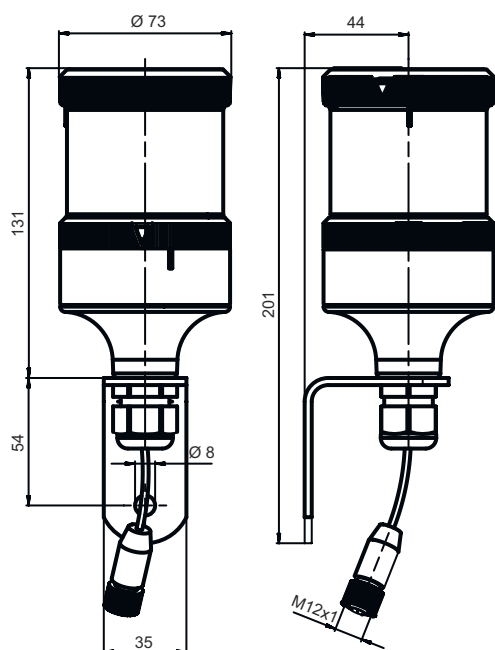

#### Connection 1

Function	Voltage supply
Type of connection	Cable with connector
Cable length	2,000 mm
Thread size	M12
Type	Male
Material	Metal
No. of pins	5 -pin
Encoding	A-coded

### Mechanical data

Design	Cylindrical
Dimension (Ø x L)	70 mm x 200 mm
Housing material	Plastic
Plastic housing	PC
Housing color	Black Clear
Type of illuminant	LED/24V
Signal image	Continuous light
Lens color	Clear
Angle of radiation	360°

## Dimensioned drawings

All dimensions in millimeters

### Connection 1

Function	Voltage supply
Type of connection	Cable with connector
Cable length	2,000 mm
Cable color	Black
Thread size	M12
Type	Male
Material	Metal
No. of pins	5 -pin
Encoding	A-coded