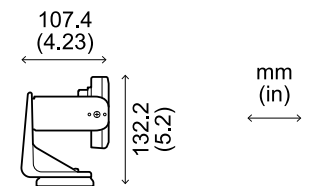

Leuze

2/3 axis advanced bracket system

BTU0700P

Leuze

Leuze electronic GmbH + Co. KG
In der Braike 1
73277 Owen / Germany

Phone: +49 7021 573-0
Fax: +49 7021 573-199
www.leuze.com
info@leuze.com

M4/4, 3/8

M4X16

M4X10

Hex 2,5

A

B

V