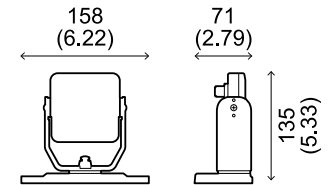

Leuze

2/3 axis advanced bracket system

BTU0700P

Leuze

Leuze electronic GmbH + Co. KG
In der Braike 1
73277 Owen / Germany

Phone: +49 7021 573-0
Fax: +49 7021 573-199
www.leuze.com
info@leuze.com

M4/4, 3/8

M4X16

M4X10

Hex 2,5

A

B

V