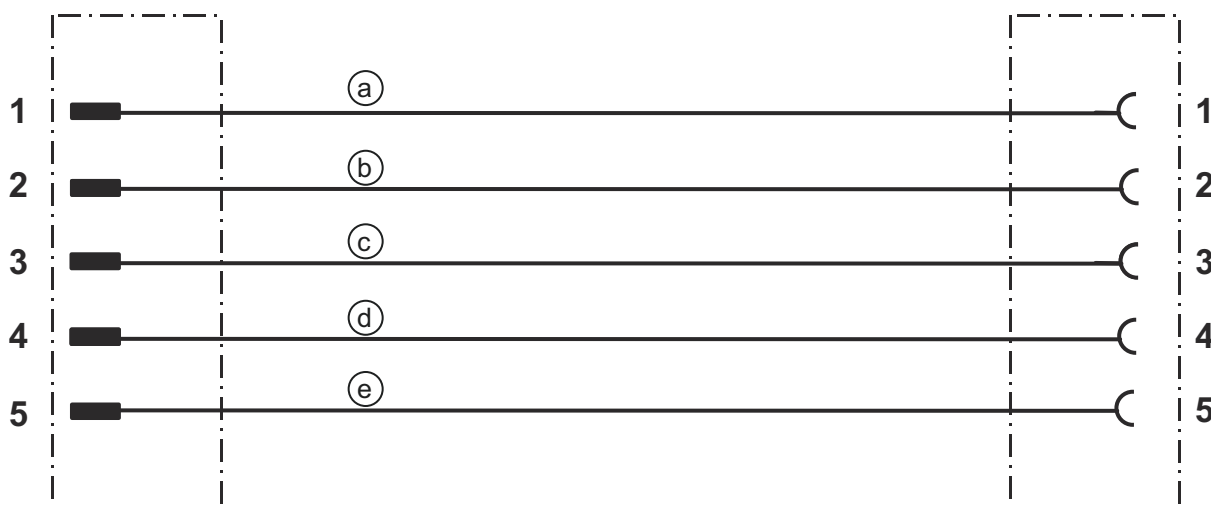

Mechanical data

Width across flats	13 mm
--------------------	-------

Operation and display

Certifications

Degree of protection	IP 66K
	IP 67 when in the plugged-in and screwed-down state (EN 60529)

Classification

Electrical connection

Connection 1

Type of connection	Connector
Thread size	M12
Type	Female
No. of pins	5 -pin
Encoding	A-coded
Version	Axial
Connector, LED	No

Connection 2

Type of connection	Connector
Thread size	M12
Type	Male
No. of pins	5 -pin
Encoding	A-coded
Version	Axial

Circuit diagrams

Accessories

General

	Part no.	Designation	Article	Description
	50132266	TT-Set 0,6-13	Tool	Type: Torque key Width across flats: 13 mm Torque: 0.6 N·m Material: Plastic, Stainless steel Ambient temperature: -40 ... 120 °C