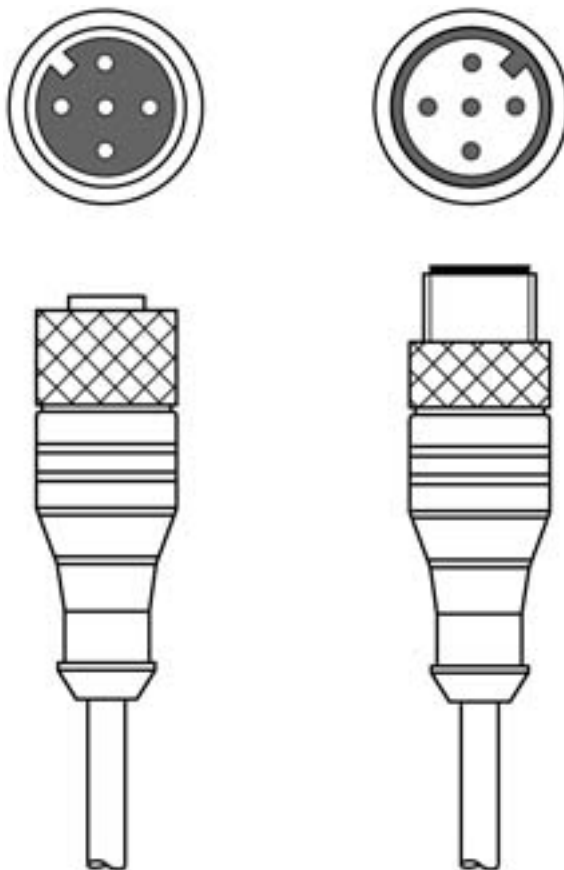

Technical data sheet Interconnection cable

Part no.: 50133297

KDS U-M12-5A-M12-5A-V1-020

Contents

- Technical data
- Electrical connection
- Circuit diagrams
- Accessories

Figure can vary

Technical data

Connection

Connection 1

Type of connection	Connector
Thread size	M12
Type	Female
No. of pins	5 -pin
Encoding	A-coded
Version	Axial
Connector, LED	No

Connection 2

Type of connection	Connector
Thread size	M12
Type	Male
No. of pins	5 -pin
Encoding	A-coded
Version	Axial

Cable properties

Number of conductors	5 Piece(s)
Wire cross section	0.34 mm ²
Sheathing color	Black
Shielded	No
Silicone-free	Yes
Cable design	Interconnection cable
Cable diameter (external)	5 mm
Cable length	2,000 mm
Sheathing material	PVC
Suitability for drag chains	No
Properties of the outer sheathing	Free of CFC, cadmium, silicone and lead, easily machine-processable
Resistance of the outer sheathing	Good oil, gasoline and chemical resistance, flame retardant in accordance with UL 1581 VW1 / CSA FT1

Mechanical data

Width across flats	13 mm
--------------------	-------

Operation and display

Certifications

Degree of protection	IP 66K
	IP 67 when in the plugged-in and screwed-down state (EN 60529)

Classification