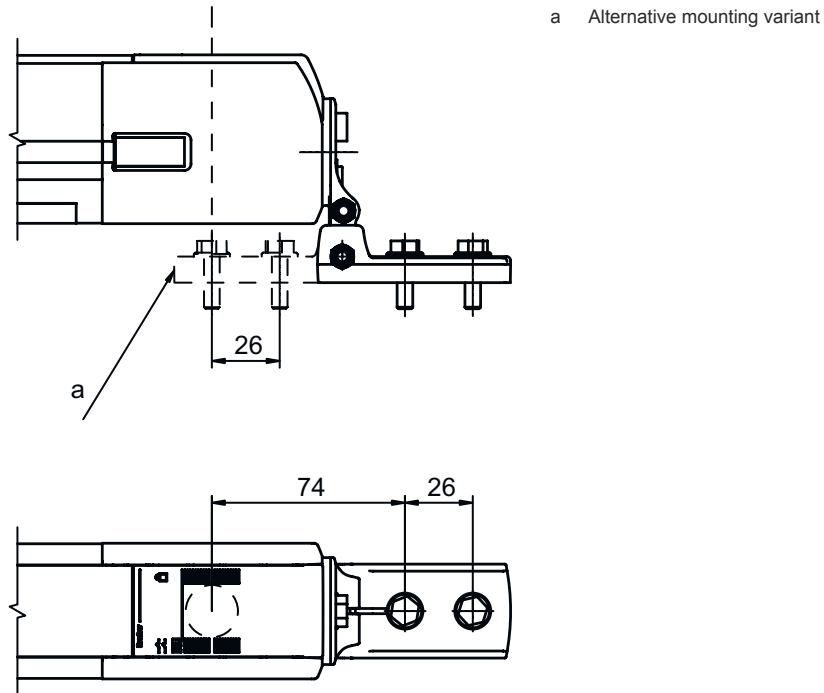

Technical data sheet Mounting bracket set

Part no.: 560341

BT-SET-240CC

Contents

- Technical data
- Dimensioned drawings

Figure can vary

Technical data

Basic data

Suitable for product group	Safety light curtains
Suitable for	MLD-M002, MLD-M003 deflecting mirror

Mechanical data

Type of fastening, at system	Through-hole mounting
Type of fastening, at device	Clampable
Type of mounting device	Turning, 240°
Mounting device material	Metal
Shock absorber	No

Dimensioned drawings

All dimensions in millimeters

BT-SET-240C swivel mount

Dimensioned drawings

Mounting dimensions

Mounting variants