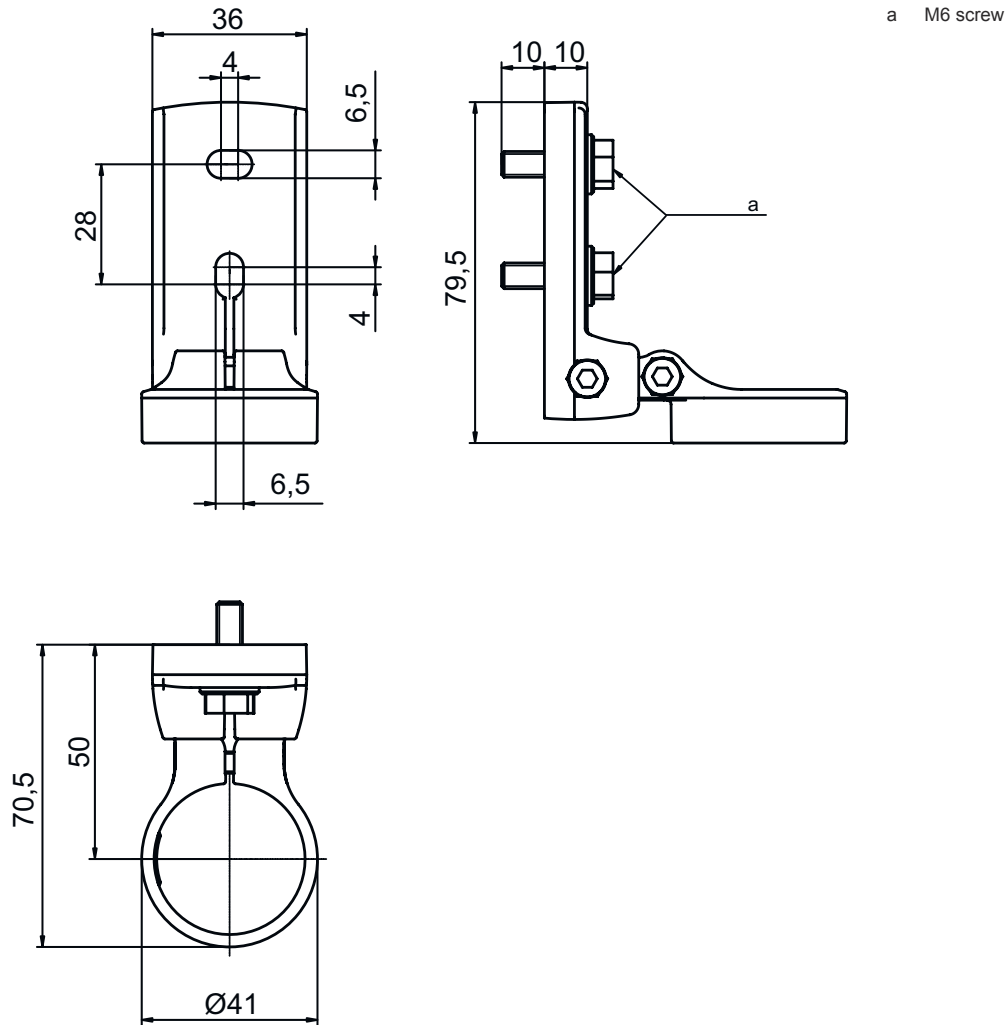

Technical data sheet Mounting bracket set

Part no.: 560341

BT-SET-240CC

Contents

- Technical data
- Dimensioned drawings

Figure can vary

Technical data

Basic data

Suitable for product group	Safety light curtains
Suitable for	MLD-M002, MLD-M003 deflecting mirror

Mechanical data

Type of fastening, at system	Through-hole mounting
Type of fastening, at device	Clampable
Type of mounting device	Turning, 240°
Mounting device material	Metal
Shock absorber	No

Dimensioned drawings

All dimensions in millimeters

BT-SET-240C swivel mount

Dimensioned drawings

Mounting dimensions

Mounting variants