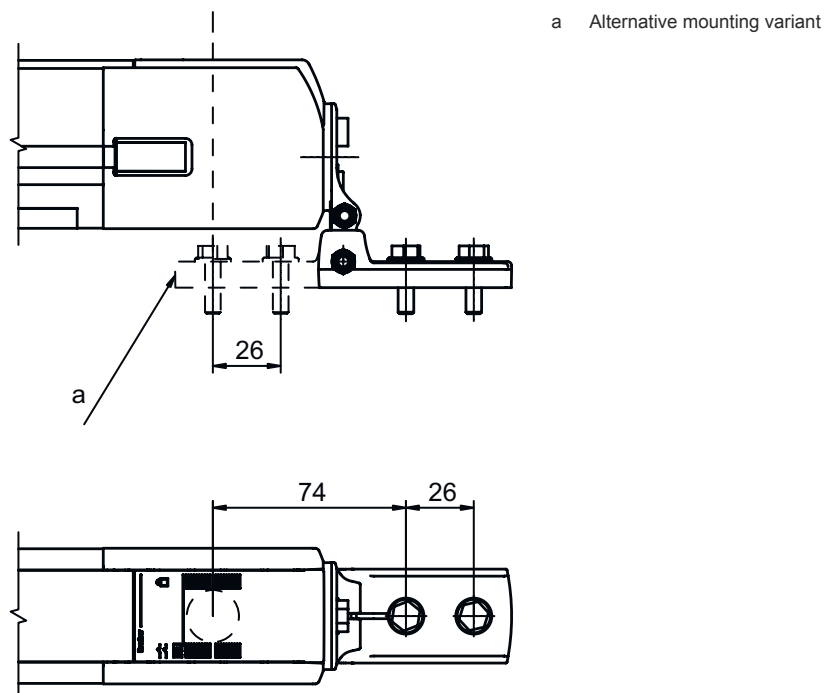

Technical data sheet Mounting bracket set

Part no.: 560343

BT-SET-240CCS

Contents

- Technical data
- Dimensioned drawings

Figure can vary

Technical data

Basic data

Suitable for product group	Safety light curtains
Suitable for	MLD-M002, MLD-M003 deflecting mirror

Mechanical data

Type of fastening, at system	Through-hole mounting
Type of fastening, at device	Clampable
Type of mounting device	Shock absorber Turning, 240°
Mounting device material	Metal
Shock absorber	Yes

Dimensioned drawings

All dimensions in millimeters

BT-SET-240CS swivel mount

Dimensioned drawings

Mounting dimensions

Mounting variants