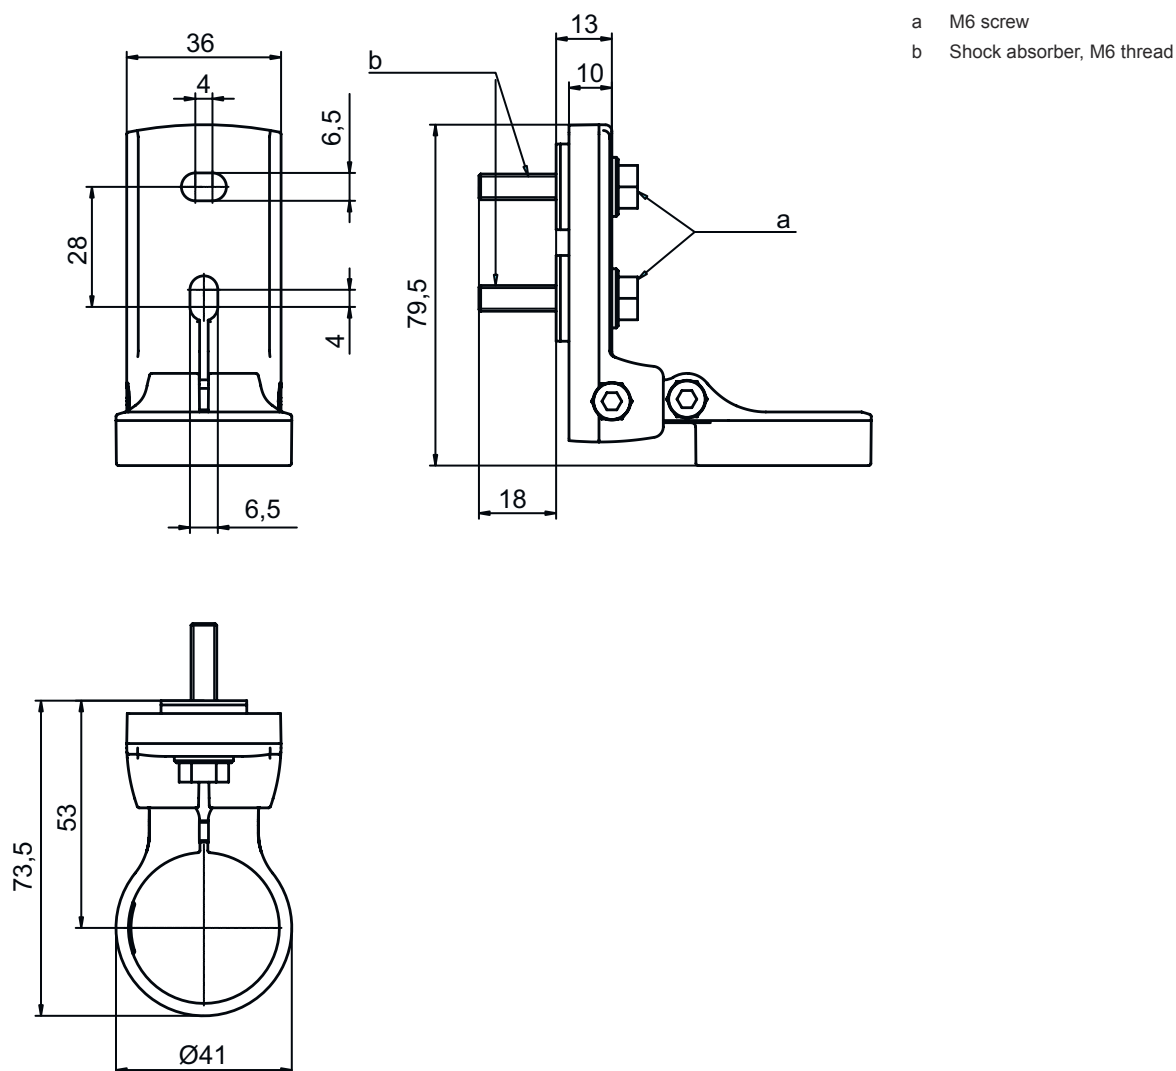

Technical data sheet Mounting bracket set

Part no.: 560343

BT-SET-240CCS

Contents

- Technical data
- Dimensioned drawings

Figure can vary

Technical data

Basic data

Suitable for product group	Safety light curtains
Suitable for	MLD-M002, MLD-M003 deflecting mirror

Mechanical data

Type of fastening, at system	Through-hole mounting
Type of fastening, at device	Clampable
Type of mounting device	Shock absorber Turning, 240°
Mounting device material	Metal
Shock absorber	Yes

Dimensioned drawings

All dimensions in millimeters

BT-SET-240CS swivel mount

Dimensioned drawings

Mounting dimensions

Mounting variants