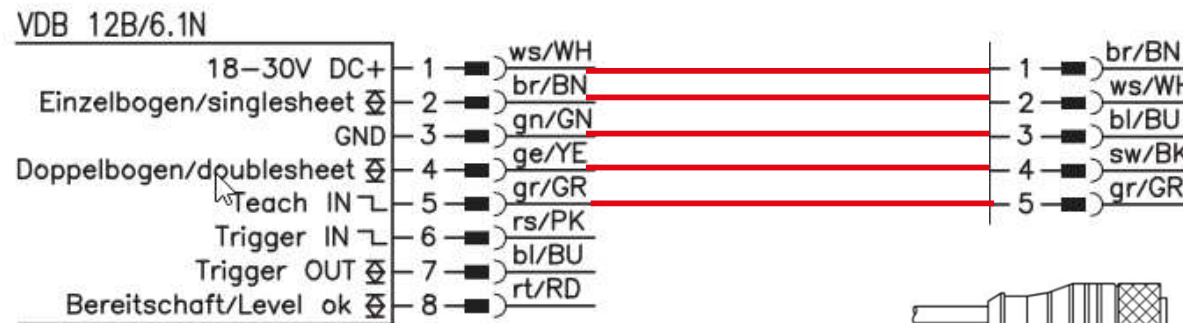

Substitute model VDB 12B /6N

Electrical connection NPN OUTPUT

OLD
M12 – 8 pole

Substitute
M12 – 5 pole

➤ **connection cable: (M12 – 5 pin)**
50132079 KD U-M12-5A-V1-050