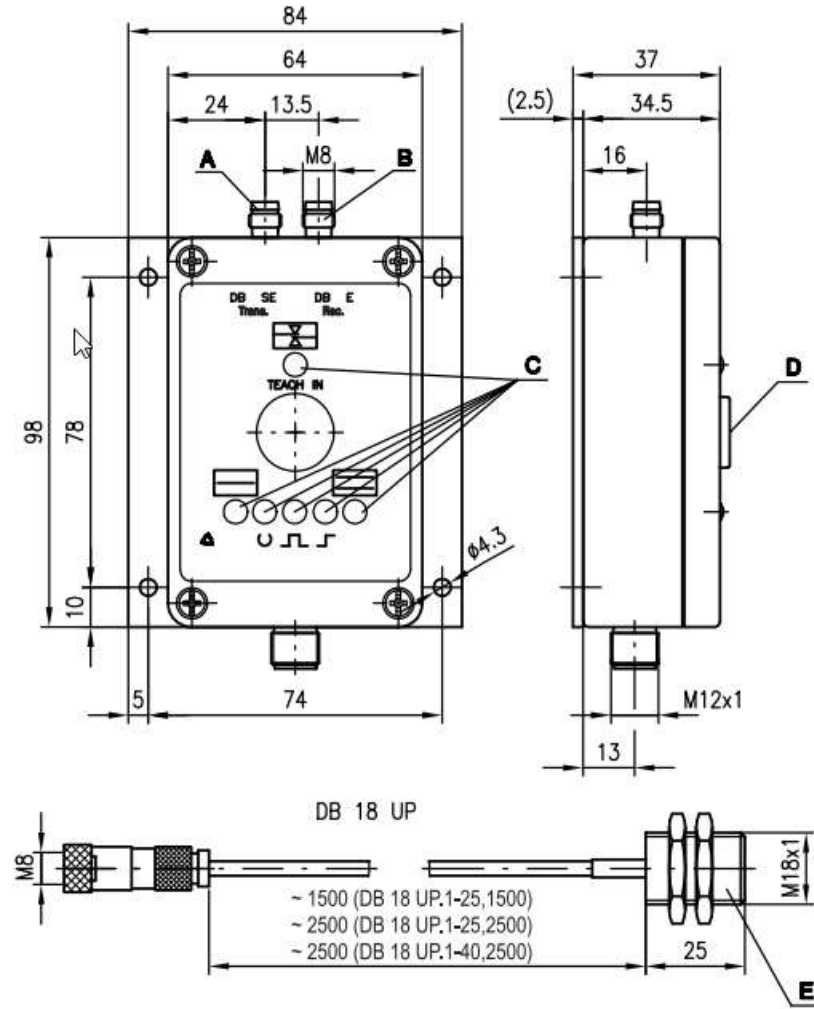

Substitute model VDB 12B

Mechanical adaption

Housing is identical

Note:
VDB 12B has to be combined with the ultrasonic transducer DB 18 UP....