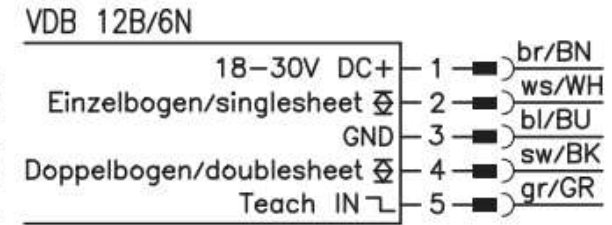

Substitute model VDB 12B /6N

Electrical connection NPN OUTPUT

OLD
M12 – 8 pole

Substitute
M12 – 5 pole

➤ **connection cable: (M12 – 5 pin)**
50132079 KD U-M12-5A-V1-050