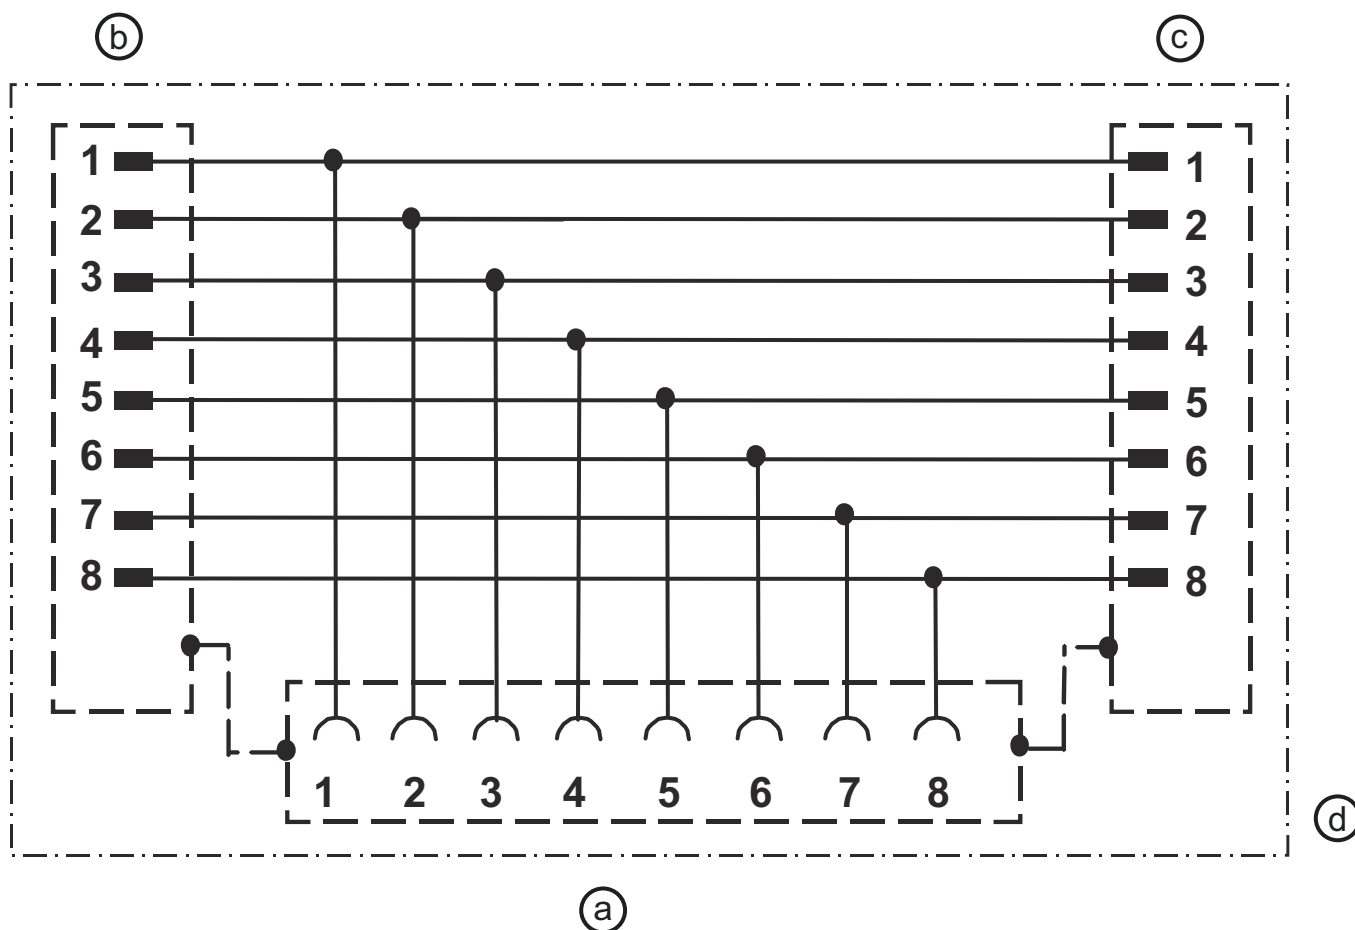

Mechanical data

Design	Cubic
Dimension (W x H x L)	36 mm x 15.6 mm
Width across flats	13 mm
Length	45 mm
Material	PUR

Environmental data

Ambient temperature, operation	-25 ... 85 °C
--------------------------------	---------------

Dimensioned drawings

All dimensions in millimeters

Electrical connection

Connection 1

Type of connection	Connector
Thread size	M12
Type	Male
No. of pins	8 -pin
Encoding	A-coded
Version	Axial

Electrical connection

Connection 2

Type of connection	Connector
Thread size	M12
Type	Male
No. of pins	8 -pin
Encoding	A-coded
Version	Axial

Connection 3

Type of connection	Connector
Thread size	M12
Type	Female
No. of pins	8 -pin
Encoding	A-coded
Version	Axial

Circuit diagrams

- a Connection 3, M12 socket
- b Connection 1, M12 connector
- c Connection 2, M12 connector
- d Shield

Accessories

General

	Part no.	Designation	Article	Description
	50132266	TT-Set 0,6-13	Tool	Type: Torque key Width across flats: 13 mm Torque: 0.6 N·m Material: Plastic, Stainless steel Ambient temperature: -40 ... 120 °C