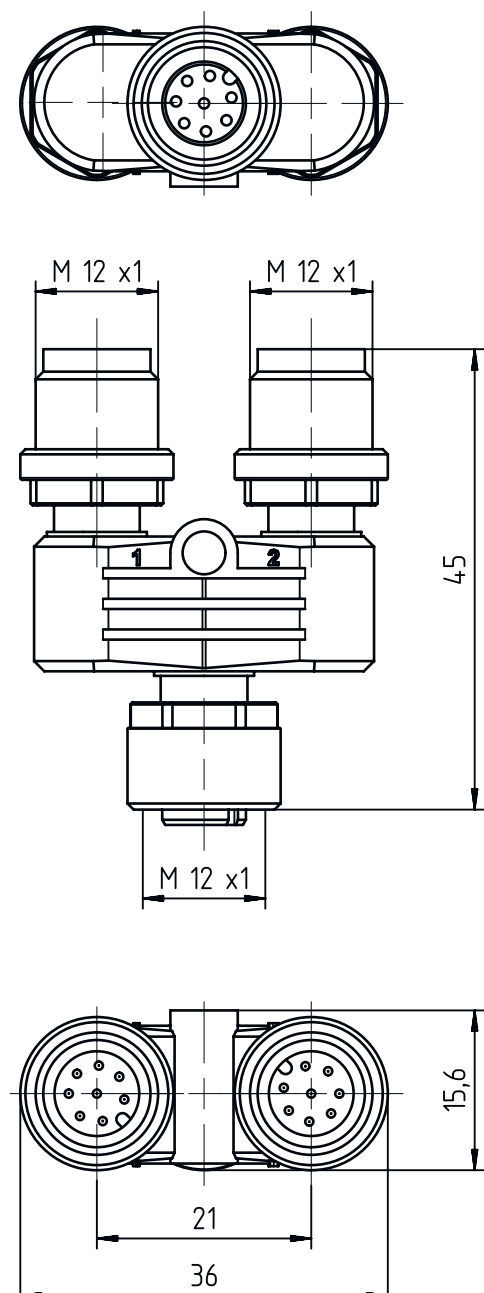

Mechanical data

Design	Cubic
Dimension (W x H x L)	36 mm x 15.6 mm
Width across flats	13 mm
Length	45 mm
Material	PUR

Environmental data

Ambient temperature, operation	-25 ... 85 °C
--------------------------------	---------------

Dimensioned drawings

All dimensions in millimeters

Electrical connection

Connection 1

Type of connection	Connector
Thread size	M12
Type	Male
No. of pins	8 -pin
Encoding	A-coded
Version	Axial

Electrical connection

Connection 2

Type of connection	Connector
Thread size	M12
Type	Male
No. of pins	8 -pin
Encoding	A-coded
Version	Axial

Connection 3

Type of connection	Connector
Thread size	M12
Type	Female
No. of pins	8 -pin
Encoding	A-coded
Version	Axial

Circuit diagrams

- a Connection 3, M12 socket
- b Connection 1, M12 connector
- c Connection 2, M12 connector
- d Shield

Accessories

General

	Part no.	Designation	Article	Description
	50132266	TT-Set 0,6-13	Tool	Type: Torque key Width across flats: 13 mm Torque: 0.6 N·m Material: Plastic, Stainless steel Ambient temperature: -40 ... 120 °C